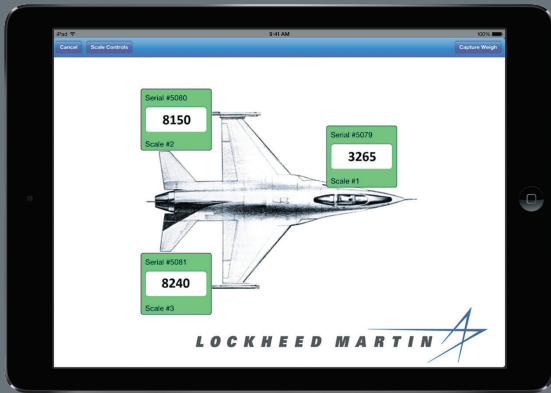

AWBS Automated Weight & Balance System

Wireless Communication Link for Scales to AWBS App

Tablet sold separately

Intercomp Scales Communicate with AWBS App using Intercomp's RFX-WiFi Converter

In conjunction with Lockheed Martin, Intercomp provides a seamless wireless interface between its scales and the AWBS application. It allows the user to capture weights directly from Intercomp scales into the AWBS Form B Worksheet. This allows complete integration from the aircraft weighing back to AWBS on the desktop and subsequently to the AWBS Centralized Server (if used.) The user can complete Form B during the weighing process without having to manually transcribe weight readings from the scale. This direct interface reduces manual errors and further automates the weighing process. The Intercomp RFX-WiFi converter integrates Intercomp scales and Lockheed Martin's AWBS software into one complete system for fast, accurate and reliable weighing of military aircraft.

AWBS

Fully Integrated RFX™ Wireless Weighing Technology

- Link Weights from Scale Directly to Form B
- Location Information for Altitude & Latitude Corrections
- Chart C Basic Weight & Balance Record View
- Updated Layout of the Capture Weights View
- Improved Performance for Importing Records

Expand your data gathering and processing capabilities by using built-in wireless communication

RFX-WiFi Converter by Intercomp for AWBS by Lockheed Martin

Simplify Aircraft Weighing & Data Collection

- Communicate & Control Scales with RFX-WiFi Converter
- Converter Provides Direct Communication with Lockheed Martin iAWBS
- Calculate Weight, Save, Review, Export & Email Weighing Records
- Converter Powered from Direct 110/220 or Charged to Provide up to Fifteen Hours of Continuous Use
- LEDs Indicate On/Off, Charge, Power & Low Battery