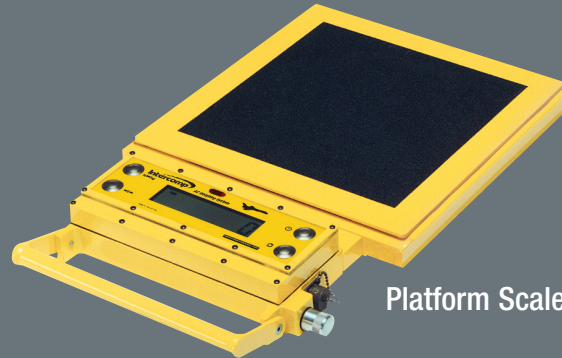

Platform Scales

*Non-Wireless scales can be upgraded to RFX™ Wireless. Contact Intercomp for upgrade information. AWBS application is a product of Lockheed Martin.

acscale@intercompcompany.com

Worldwide: +1 763-476-2531

Toll Free: 800-328-3336

© 2017 Intercomp Company

Intercomp
advanced weighing technology... by any measure

intercompaviation.com

Specifications subject to change without notice.

ISO 9001:2008
Registered

Made In U.S.A.

Printed in the U.S.A.

700653