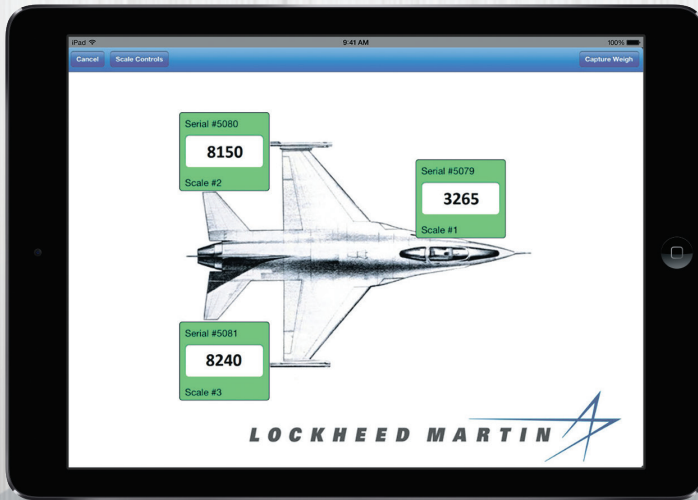

AWBS Automated Weight & Balance System

Wireless Communication Link for Scales to AWBS App

Tablet sold separately

Intercomp Scales Communicate with AWBS App using Intercomp's RFX-WiFi Converter

In conjunction with Lockheed Martin, Intercomp provides a seamless wireless interface between its scales and the AWBS application. It allows the user to capture weights directly from Intercomp scales into the AWBS Form B Worksheet. This allows complete integration from the aircraft weighing back to AWBS on the desktop and subsequently to the AWBS Centralized Server (if used.) The user can complete Form B during the weighing process without having to manually transcribe weight readings from the scale. This direct interface reduces manual errors and further automates the weighing process. The Intercomp RFX-WiFi converter integrates Intercomp scales and Lockheed Martin's AWBS software into one complete system for fast, accurate and reliable weighing of military aircraft.

The converter is compact, and easy to set up. Simply power on the device and then enable WiFi on your Windows™ based computer or tablet device. Select the unique network name of the converter to create direct communication with your Intercomp sales. The converter creates a safe, license free ISM band network, which is encrypted for secure communication in the hangar.

AWBS

Fully Integrated RFX™ Wireless Weighing Technology

- Link Weights from Scale Directly to Form B
- Location Information for Altitude & Latitude Corrections
- Chart C Basic Weight & Balance Record View
- Updated Layout of the Capture Weights View
- Improved Performance for Importing Records