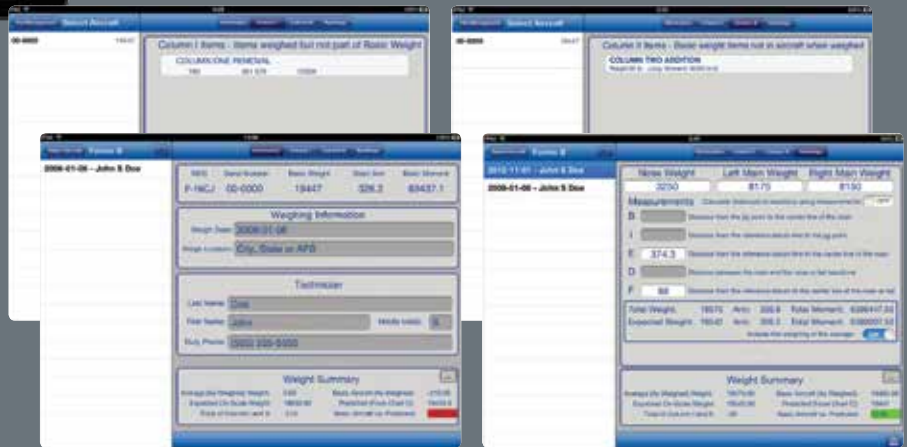

iAWBS

Fully Integrated RFX™ Wireless Weighing Technology

- Link Weights from Scale Directly to Form B
- Location Information for Altitude & Latitude Corrections
- Chart C Basic Weight & Balance Record View
- Updated Layout of the Capture Weights View
- Improved Performance for Importing Records

Expand your data gathering and processing capabilities by using built-in wireless communication

RFX-WiFi Converter by Intercomp for iAWBS by Lockheed Martin

Simplify Aircraft Weighing & Data Collection

- Communicate & Control Scales with RFX-WiFi Converter (Sold Separately)
- Converter Provides Direct Communication with Lockheed Martin iAWBS
- Calculate C.G., Save, Review, Export & Email Weighing Records
- Converter Powered from Direct 110/220 or Charged to Provide up to Fifteen Hours of Continuous Use
- LEDs Indicate On/Off, Charge, Power & Low Battery
- Converter Sold Separately, or Bundled with the Converter, iPad® & Cover

iAWBS App Communicates with RFX™ Enabled Scales & RFX-WiFi Converter

Jack Weigh Kits

Platform Scales

*Non-Wireless scales can be upgraded to RFX™ Wireless. Contact Intercomp for upgrade information. iAWBS application is a product of Lockheed Martin.